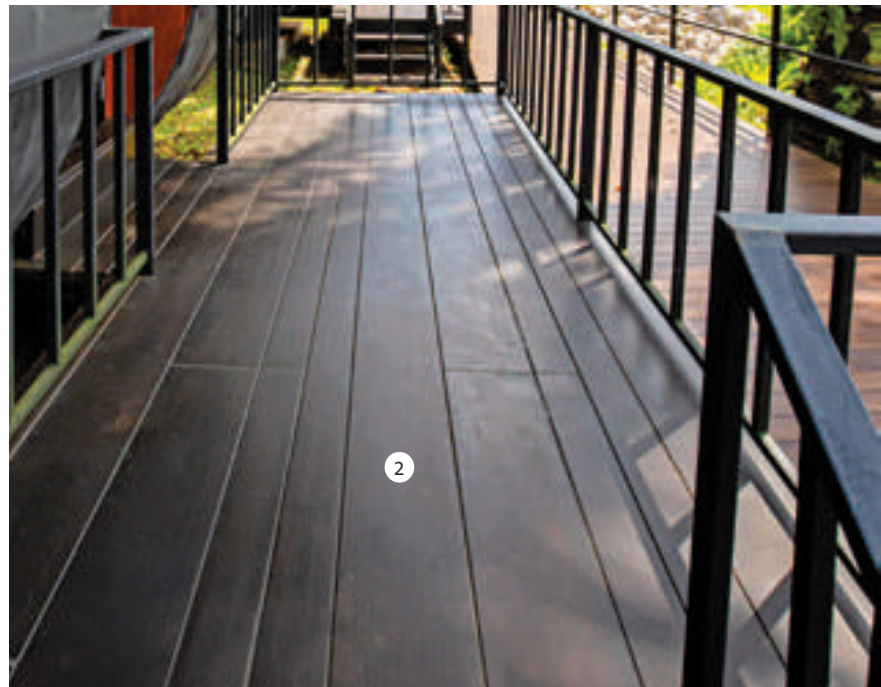

VIDEO
REVIEW

BAAN RAI TAWAN WARN | KRABI

INSPIRED BY BAAN RAI TAWAN WARN

- ① CONWOOD Deck 6" 2 in 1
- ② CONWOOD Deck 12" Groove