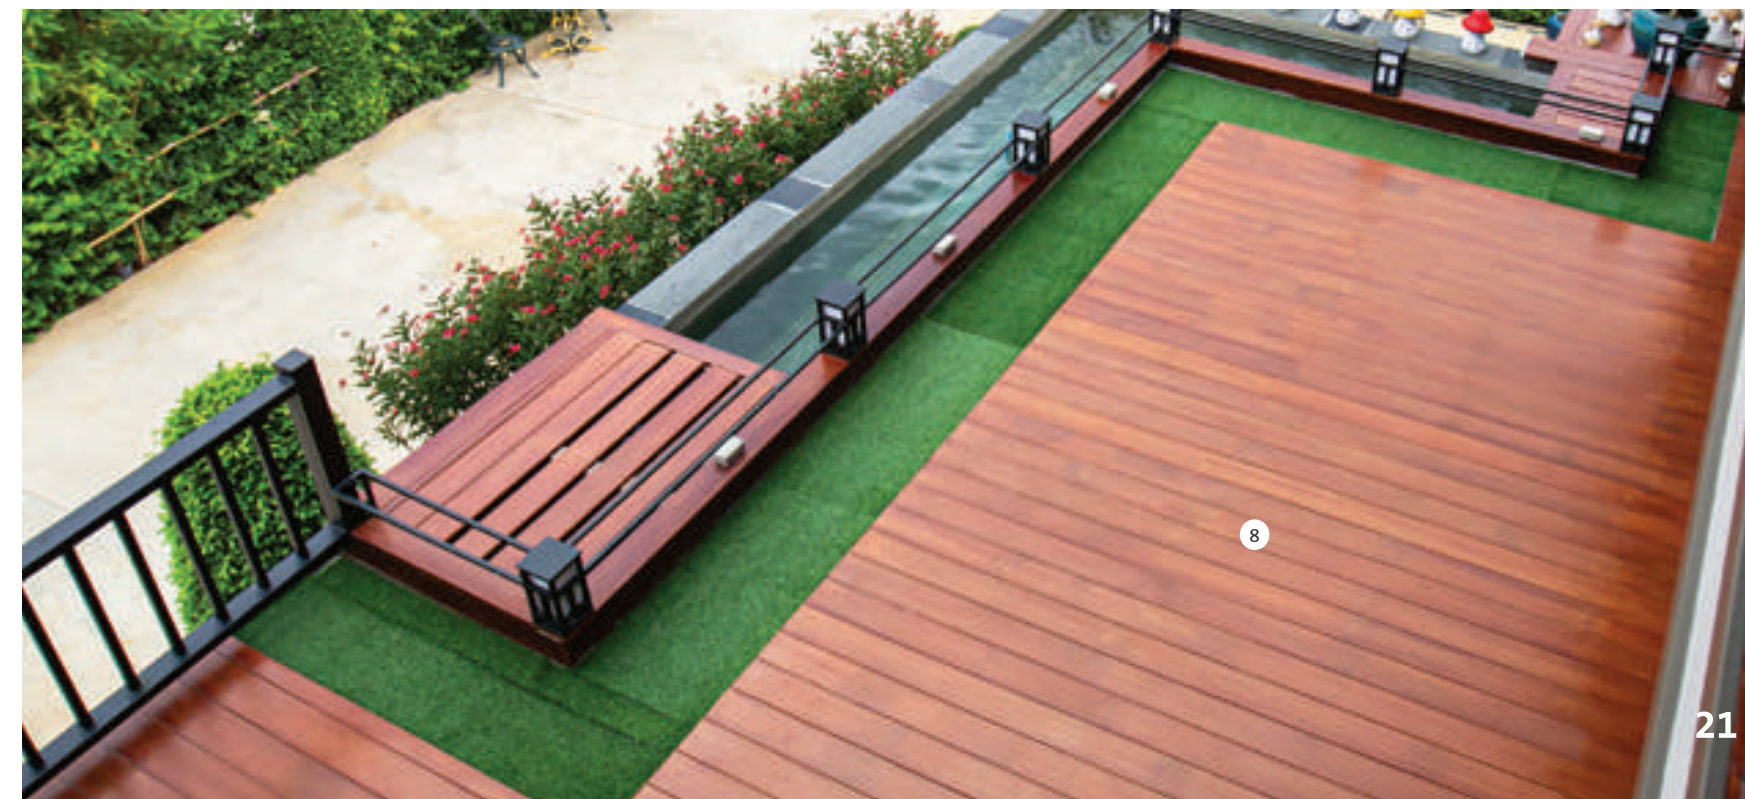

INSPIRED BY TOGETHER HOME @ KHAOYAI

- ① CONWOOD Decorative Stair Vertical 7"
- ② CONWOOD Decorative Stair Horizontal 12"
- ③ CONWOOD Decorative Panel Modern
- ④ CONWOOD Decorative Panel ECP
- ⑤ CONWOOD Mould Classic 4" 11 mm
- ⑥ CONWOOD Sunshade 3"
- ⑦ CONWOOD Decorative Lath 3"
- ⑧ CONWOOD Decorative Deck 6"