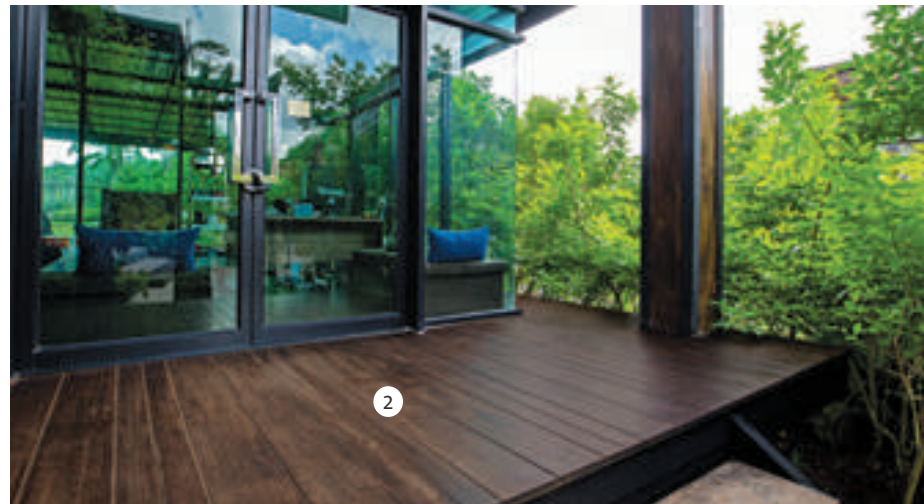

VIDEO
REVIEW

BAAN RAI TAWAN WARN | KRABI

INSPIRED BY BAAN RAI TAWAN WARN

- ① CONWOOD Deck 6" 2 in 1
- ② CONWOOD Deck 12" Groove