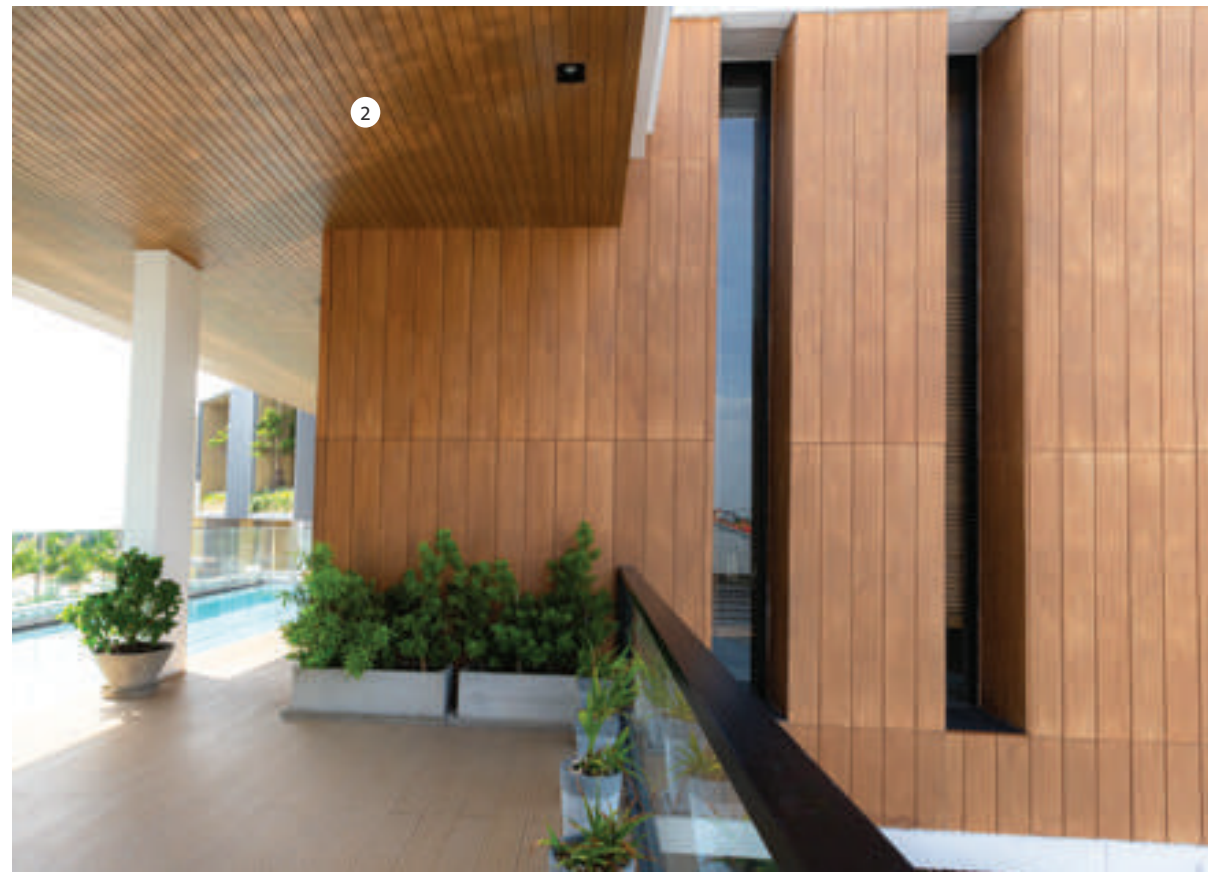

- ① CONWOOD Lap Siding G0
- ② CONWOOD Lap Siding G2
- ③ CONWOOD Plank 6" 16 mm
- ④ CONWOOD Plank 8" 16 mm

VIDEO
REVIEW

KUUN RATCHAPHRUEK | BANGKOK

INSPIRED BY ACE ESTATE AND ENRICH

- 1 CONWOOD Lap Siding G0
- 2 CONWOOD Decorative Lath 4"
- 3 CONWOOD Sunshade 3"