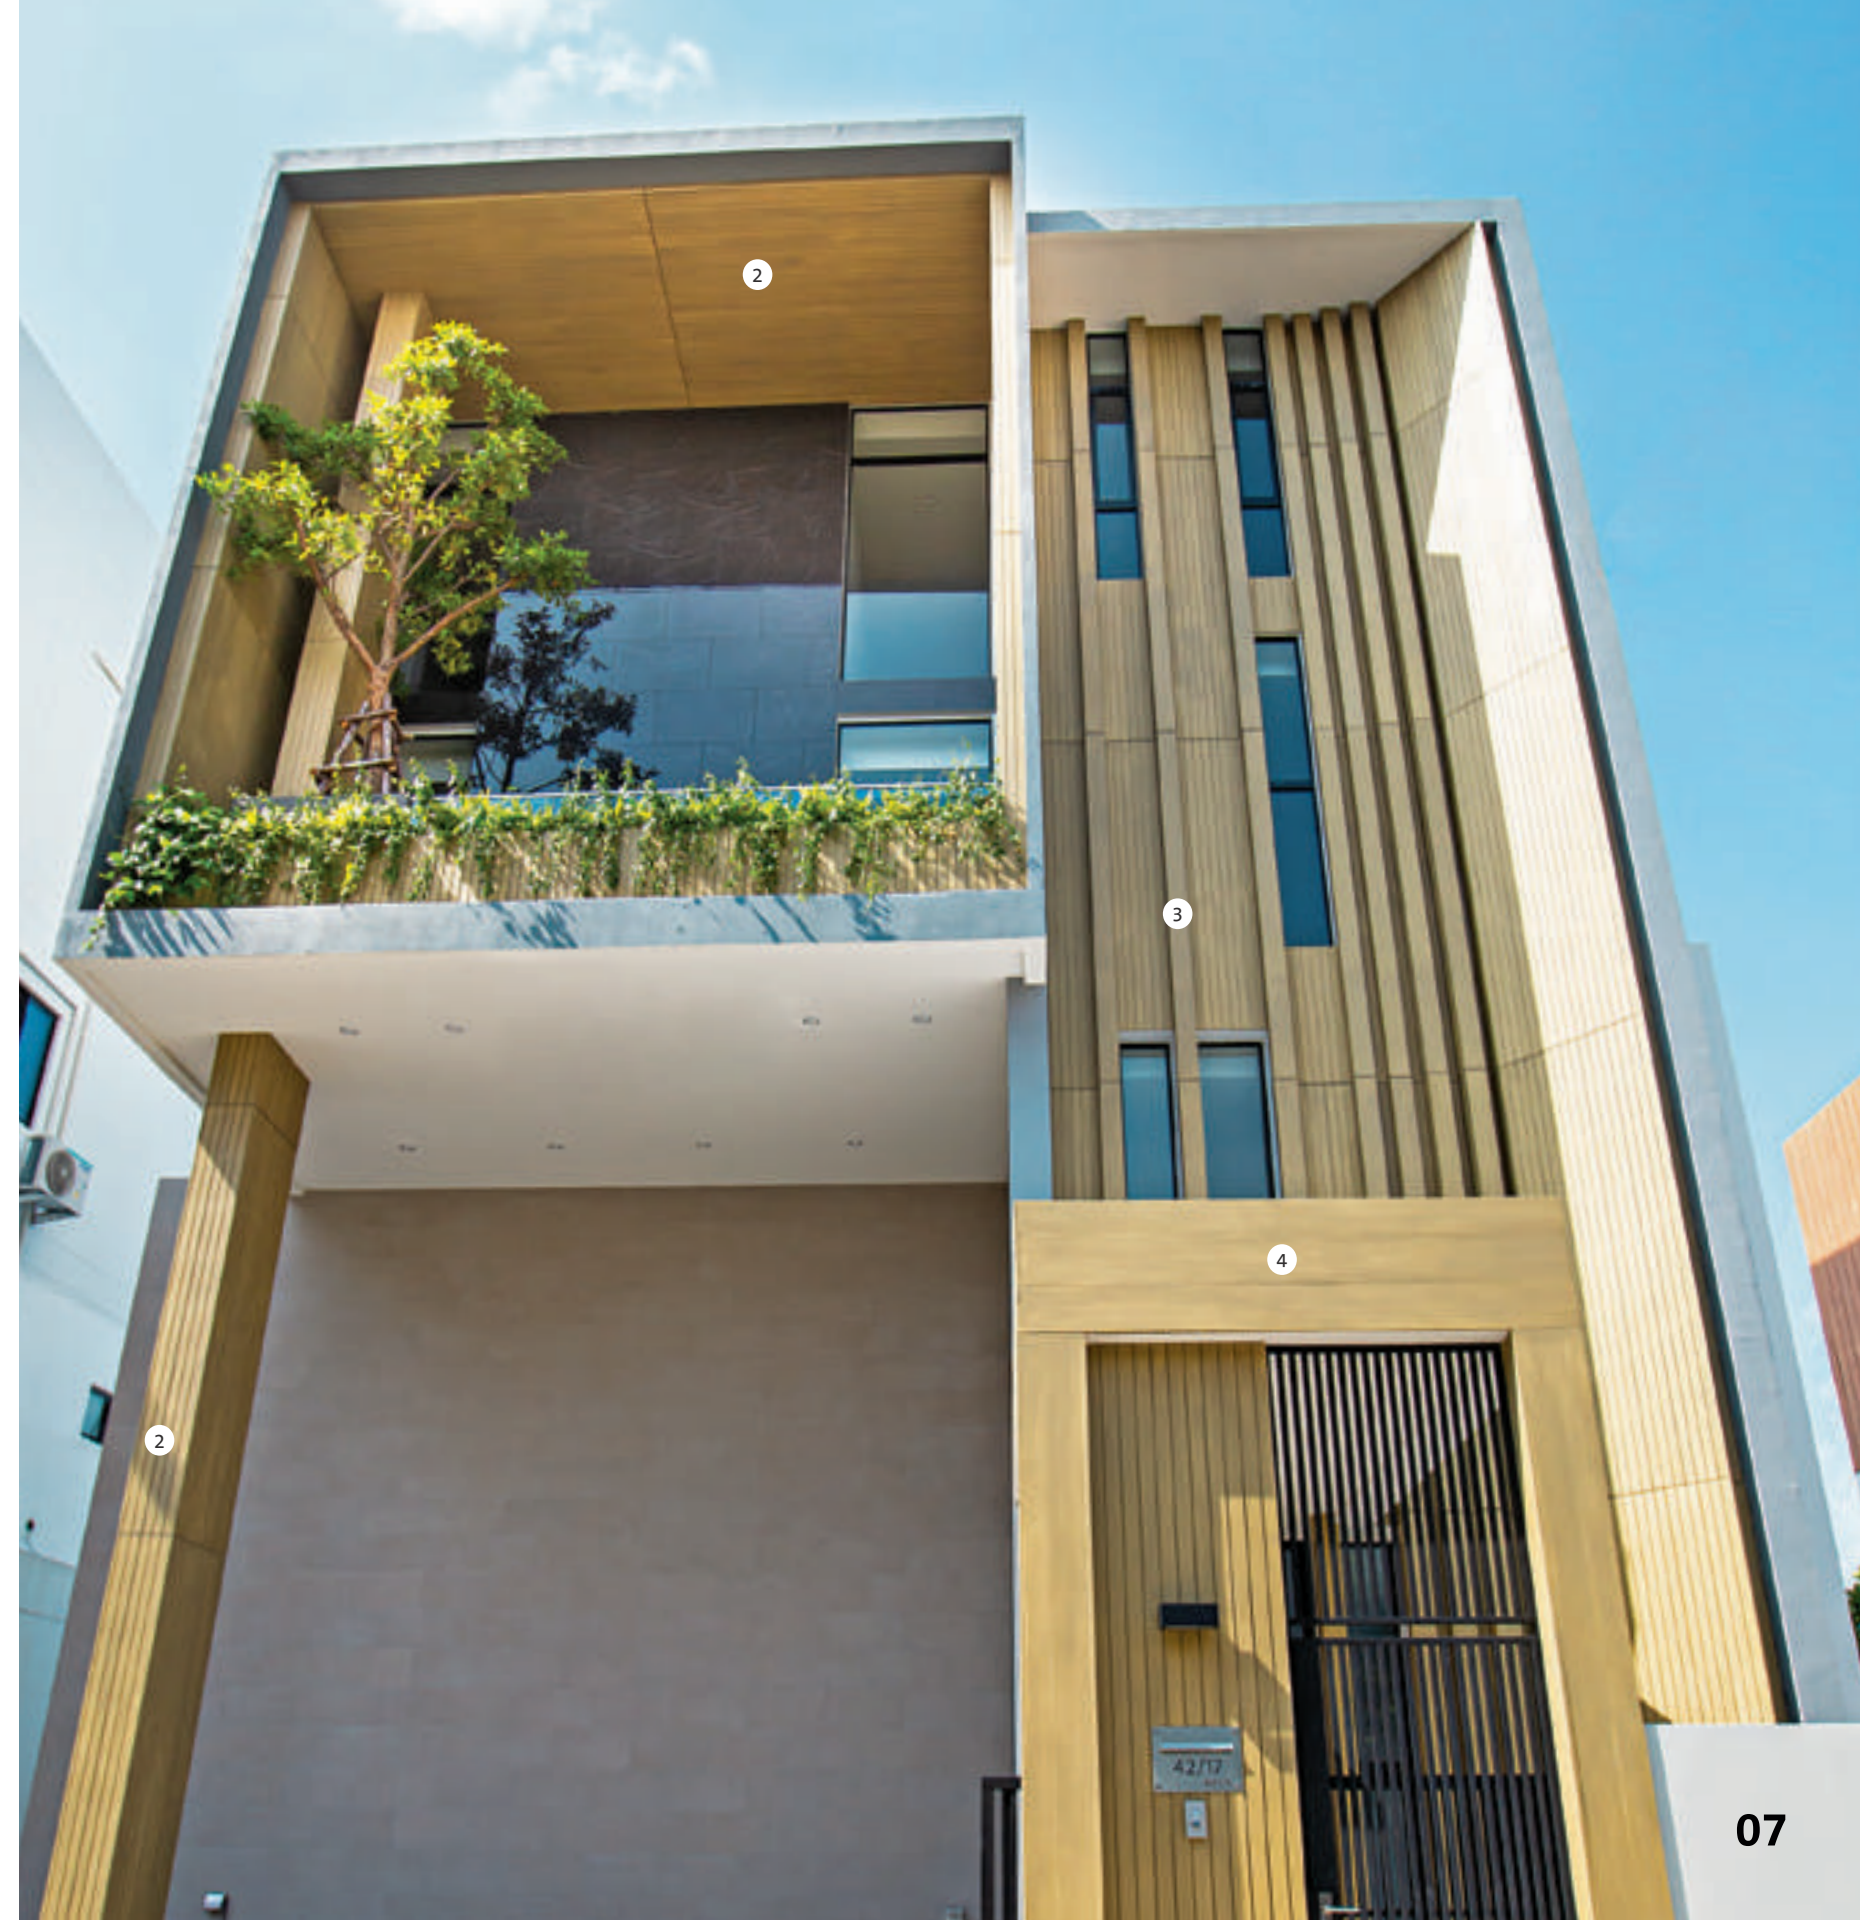

INSPIRED BY ACE ESTATE AND ENRICH

- ① CONWOOD Lap Siding G0
- ② CONWOOD Lap Siding G2
- ③ CONWOOD Plank 6" 16 mm
- ④ CONWOOD Plank 8" 16 mm