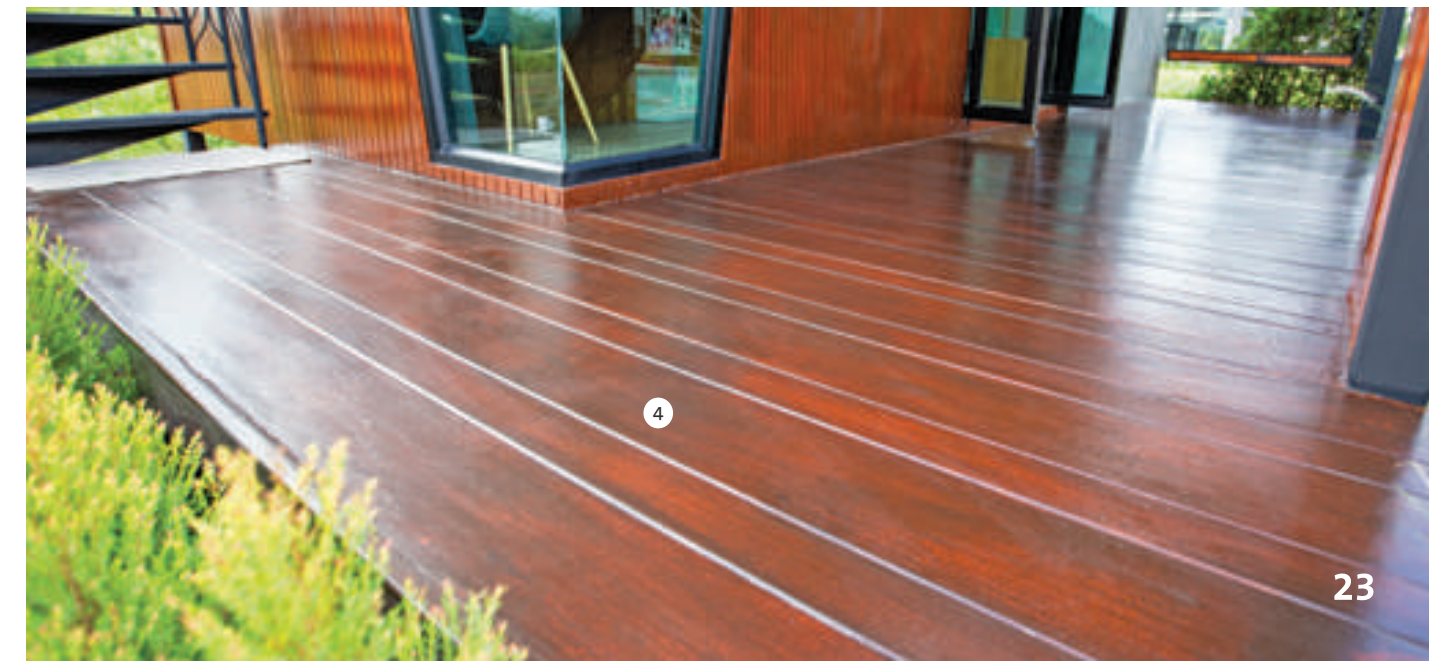

VIDEO
REVIEW

PREMIUM HOME | NAKHON RATCHASIMA

INSPIRED BY PREMIUM AT HOME

- 1 CONWOOD Lap Siding G1
- 2 CONWOOD Lap Siding G2
- 3 CONWOOD Lap Siding G5
- 4 CONWOOD Deck 12" Groove