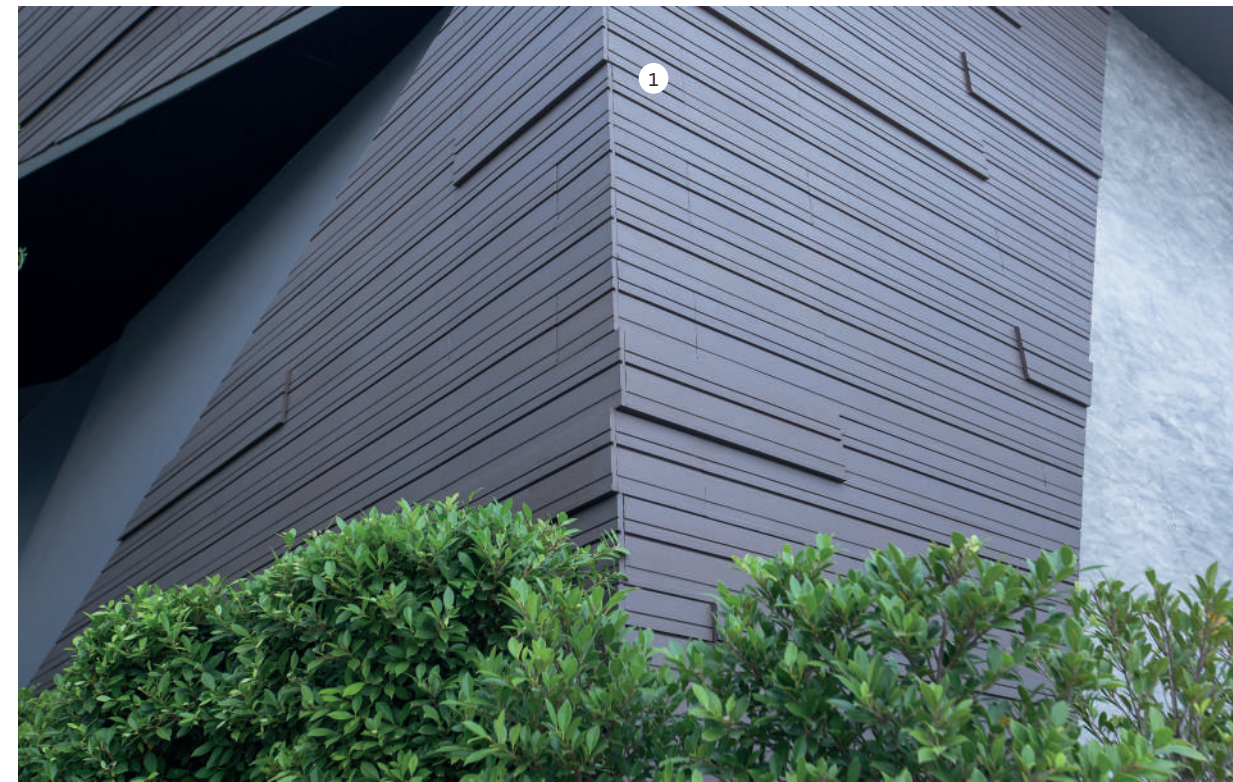

GALLERY OF SUPALAI VERANDA SUKHUMVIT 117, SAMUT PRAKAN

INSPIRED BY SUPALAI
① CONWOOD DECORATIVE PANEL MODERN