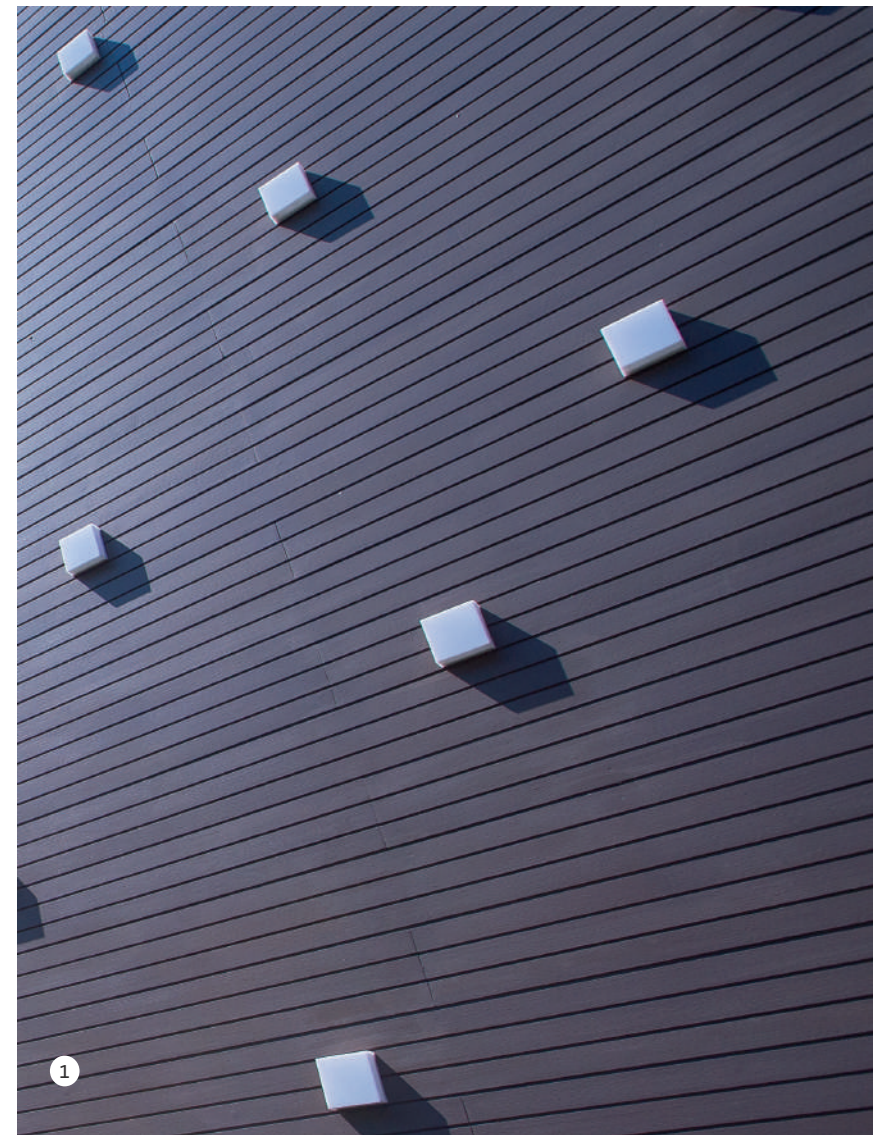

GALLERY OF SUPALAI VERANDA RAMKHAMHAENG, BANGKOK

INSPIRED BY SUPALAI
① CONWOOD LAP SIDING G2