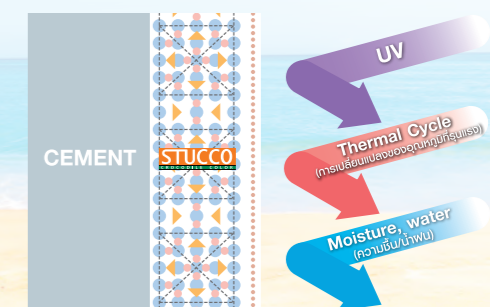

EXTRA PROTECTION

ปกป้องโครงสร้างคอนกรีตจากการกัดกร่อนของสภาพแวดล้อมที่รุนแรง แม้แต่โอโซนและรังสี UV ที่เข้มข้นตามแนวชายฝั่งทะเล

คงความสวยงาม และยืดอายุการใช้งานของอาคาร